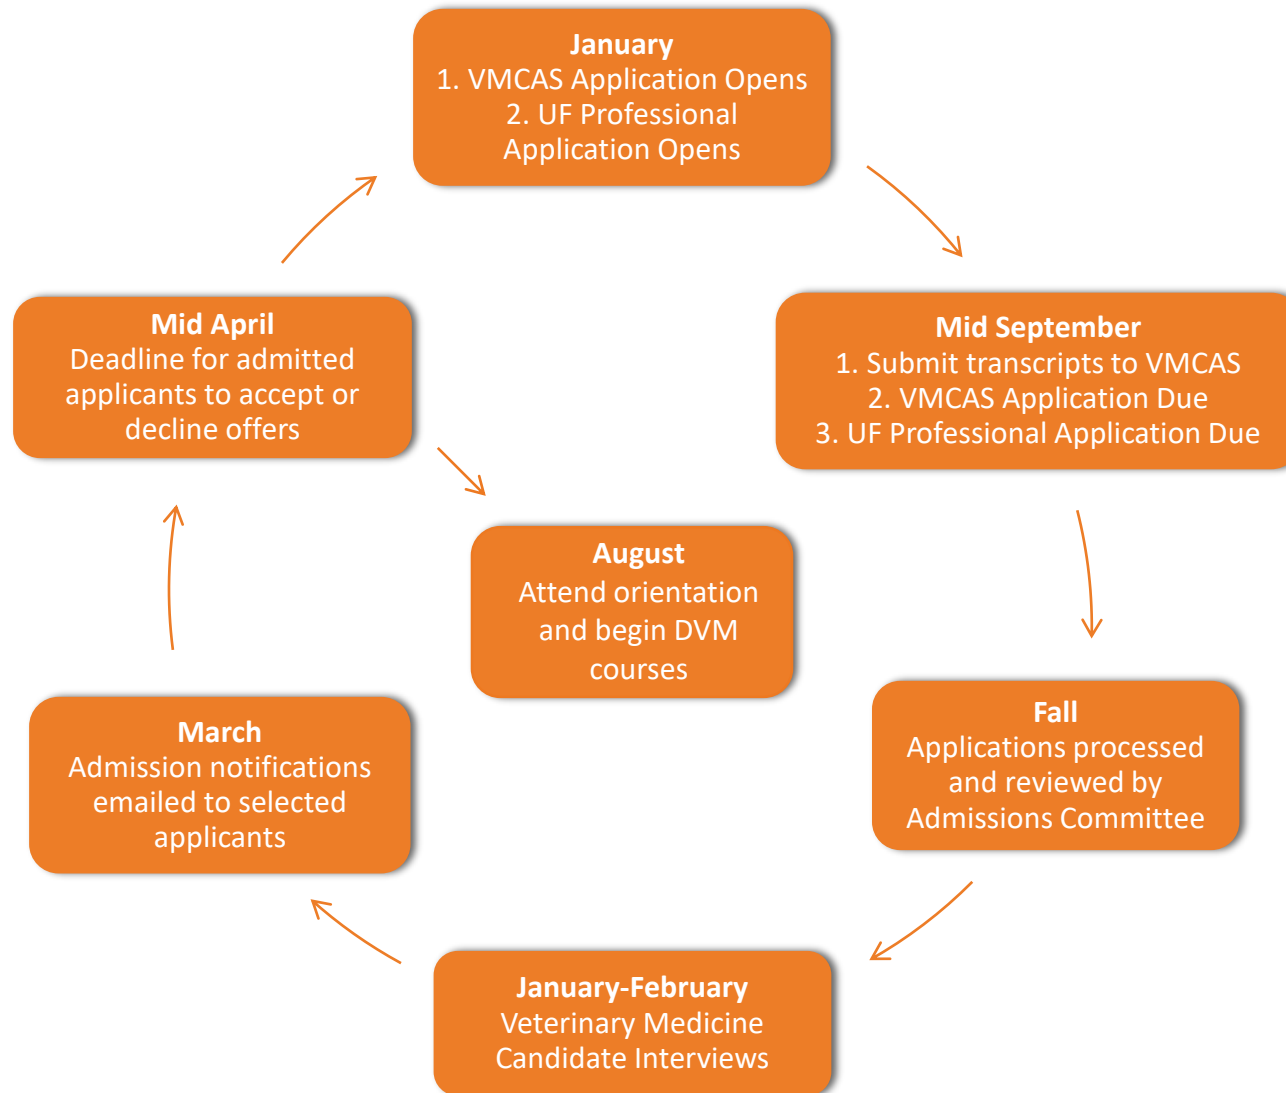

Admissions Cycle

Specific dates for each application cycle may be found online at <https://education.vetmed.ufl.edu/>